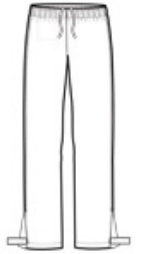

Our fully seam-sealed, waterproof pant coordinates with the Torrent Waterproof Jacket for head-to-toe weather protection. Folds into a convenient carry pouch for easy, compact storage.

- 100% polyester
- 100% polyester mesh to the knee
- 5000MM fabric waterproof rating
- 1000G/M2 fabric breathability rating
- Elastic waistband with drawcord
- Hook and loop gussets at lower legs for easy on/off
- Drawstring carry pouch included

front

back

HOW TO MEASURE

WAIST

Measure at the natural waist, and keep tape comfortably loose.

HIPS

Stand with heels together, and measure around the fullest part of the hips.

INSEAM