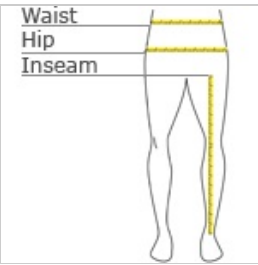

Our fully seam-sealed, waterproof pant coordinates with the Torrent Waterproof Jacket for head-to-toe weather protection. Folds into a convenient carry pouch for easy, compact storage.

- 100% polyester
- 100% polyester mesh to the knee
- 5000MM fabric waterproof rating
- 1000G/M2 fabric breathability rating
- Elastic waistband with drawcord
- Hook and loop gussets at lower legs for easy on/off
- Drawstring carry pouch included

front

back

HOW TO MEASURE

WAIST

Measure at the natural waist, and keep tape comfortably loose.

HIPS

Stand with heels together, and measure around the fullest part of the hips.

INSEAM

Measure a similar style pant that fits well and is the desired length. Measure from the crotch seam to the hem.

SIZE CHART

	XS	S	M	L	XL	XXL	3XL	4XL
Size	2	4/6	8/10	12/14	16/18	20/22	24/26	28/30
Waist	24-26	27-28	29-30	31-33	34-36	37-39	40-43	44-47
Hip	34-36	37-38	39-40	41-43	44-46	47-49	50-53	54-57
Inseam	30 1/2	31	31 1/2	32	32 1/2	33	33	33